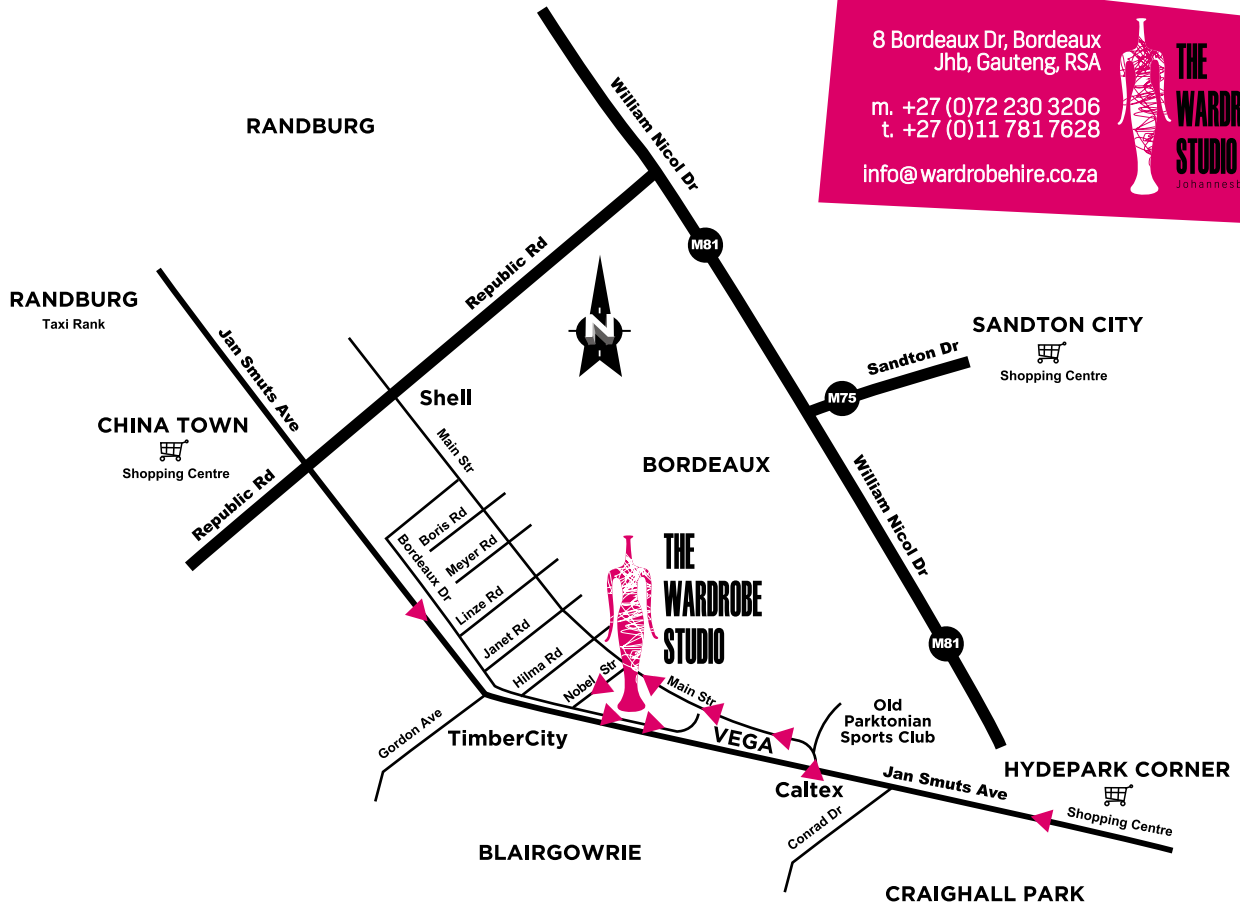

8 Bordeaux Dr, Bordeaux
Jhb, Gauteng, RSA

m. +27 (0)72 230 3206
t. +27 (0)11 781 7628

info@wardrobehire.co.za

From Republic Road:

Drive down Jan Smuts Avenue
Turn left into Garden Street (traffic light at the Old Parktonian Sports Club & VEGA Advertising College (old Campus College/AAA building))
At stop turn left into Main
Then turn 2nd left into Nobel street
At the T-junction turn left, 2nd house on the right is Nr 8 with red palisade fencing

From Hyde Park:

Drive down Jan Smuts Avenue
Turn right into Garden Street (traffic light at the Old Parktonian Sports Club & VEGA Advertising College (old Campus College/AAA building))
At stop turn left into Main
Then turn 2nd left into Nobel street
At the T-junction turn left, 2nd house on the right is Nr 8 with red palisade fencing